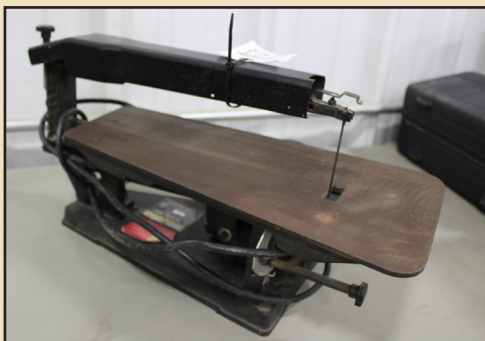

Concrete equipment including power trowels, cross cut saws, jumping jack, etc. • Lots of new jackhammer bits.
• Several lines of hand and power tools. • 12+ Firearms and Sporting Goods • Several riding mowers

Clarke Machine of Howard SD, will be selling 75+ lots of Lumber, Tools, Office Furniture & Equipment, and Miscellaneous
(all these items will remain at Clarke Machine and will have to be picked up there)